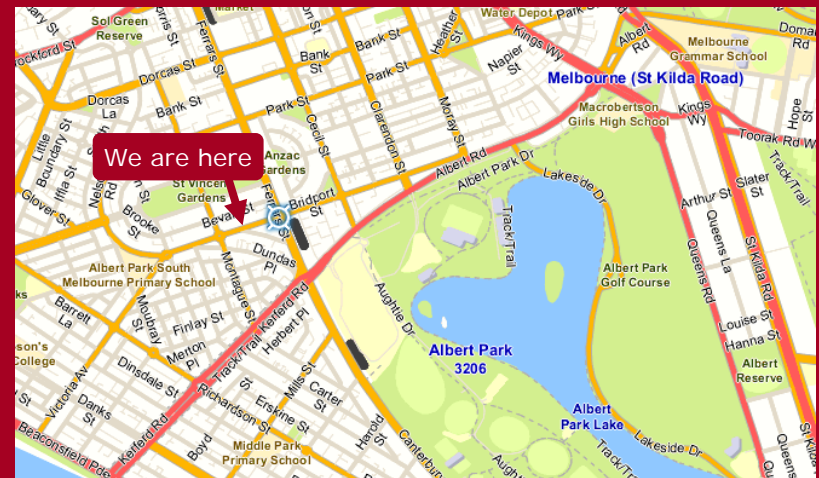

DIRECTIONS TO THE MELBOURNE OFFICE

Directions

The 3 level office is located in the main shopping strip of Bridport Street in Albert Park above the retail shops, opposite the street cafes and it is close to the pedestrian crossing. The building, constructed in 1915, was originally the old Kinema Picture Theatre.

By Public Transport

The office is a short walk from the light rail No 96 on Canterbury Road or Tram No. 1 on Montague Street.

By Car

Free parking is available in St. Vincent's Place, Bridport Street between Ferrars and Montague Streets, Merton Street and Dundas Place. However, please check parking signs for duration of parking stay.